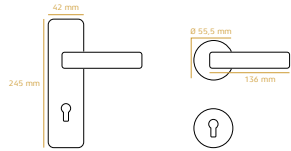

04.012.02704.1800
SATEN NIKEL / SATIN NICKEL