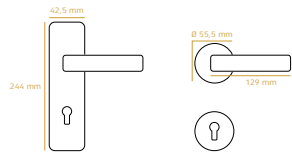

04 011 108007800
ALBRIFIN / ALBRIFIN