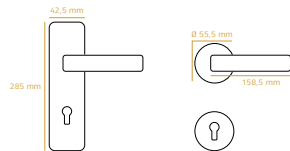

04 211 004026800 BP036
SATEN / SATIN

CLOVER

Tasarım/Design:
Doğanlar Design Team

doğanlar™

04.211.001049020 KP011
OLIFKA / OLIFKA

04.211.001007800 KP023
ALBRIFIN / ALBRIFIN

04.211.001050800 KP023
COFFEE / COFFEE