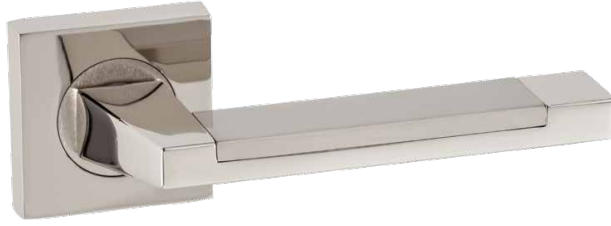

ORJINAL

Tasarım/Design:
Fahri Doğan

doğanlar™