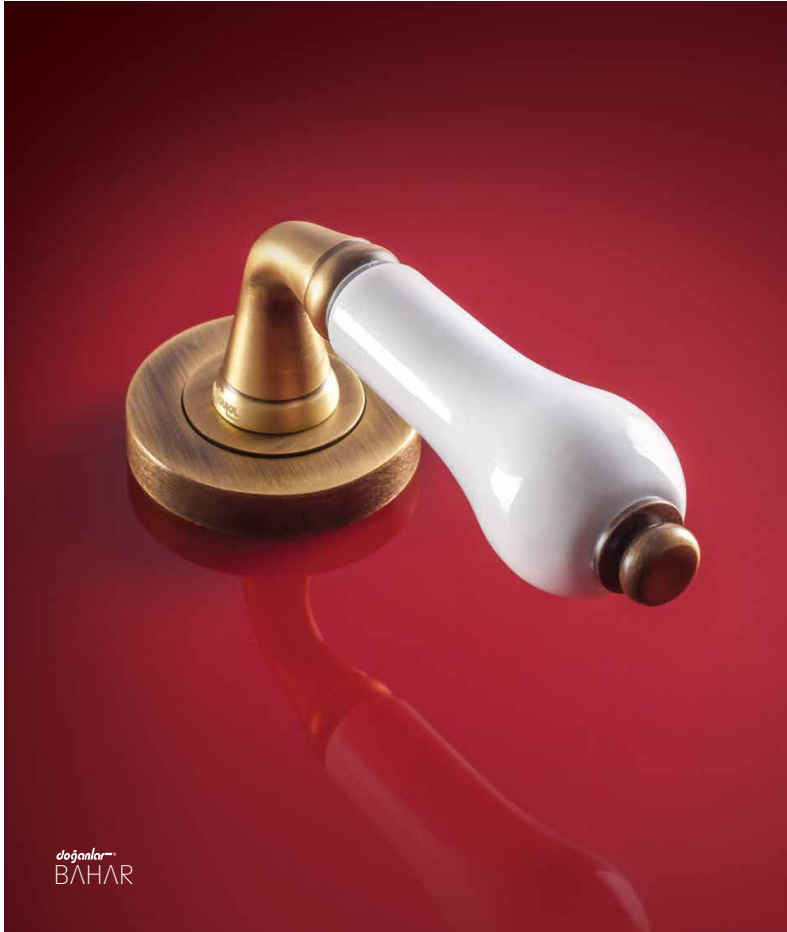

04 211 004026800 BP036
SATEN / SATIN

CLOVER

Tasarım/Design:
Doğanlar Design Team

doğanlar™

04.211.001049020 KP011
OLIFKA / OLIFKA

04.211.001007800 KP023
ALBRIFIN / ALBRIFIN

04.211.001050800 KP023
COFFEE / COFFEE