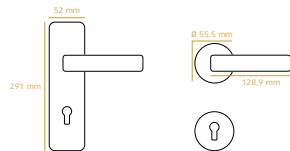

04 211 004007800 BP023
ALBRIFIN / ALBRIFIN